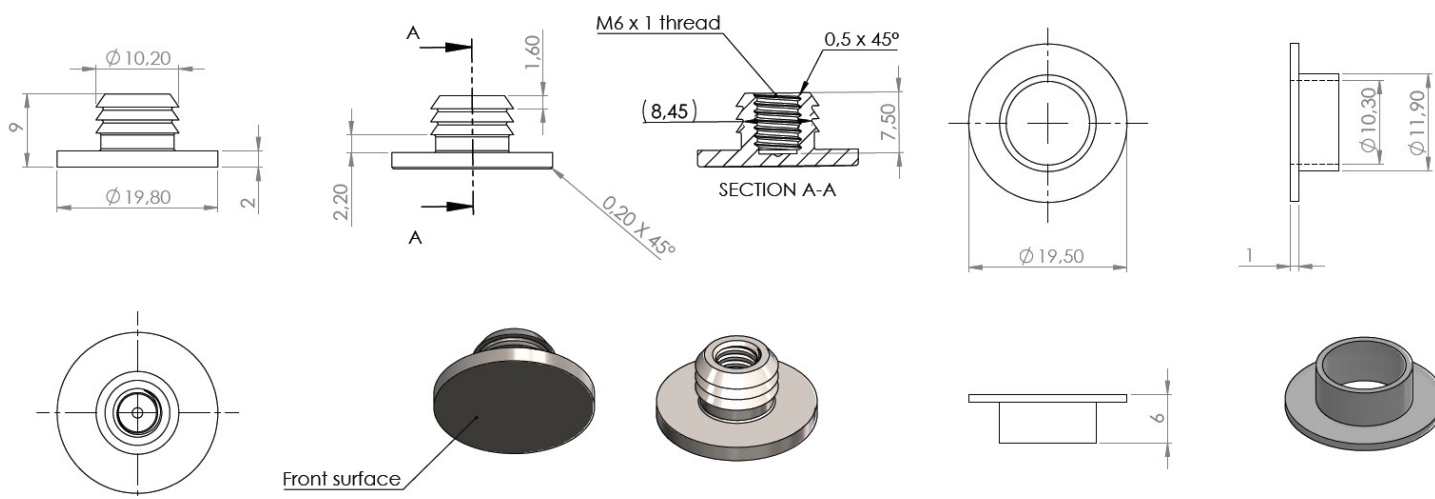

PRODUCT SHEET

Description:

Fixing Cap "Easy" F/Wood or Glass, SS-304 Black, M6, $\varnothing 20 \times 9$ mm, Incl. Plastic Washer, Black POM, Drill: $\varnothing 12$ mm

Item number:

15.04.121-0

Units	Box	Carton	HS Code	Barcode
Pcs.	10	500	8302100090	 5704866489652